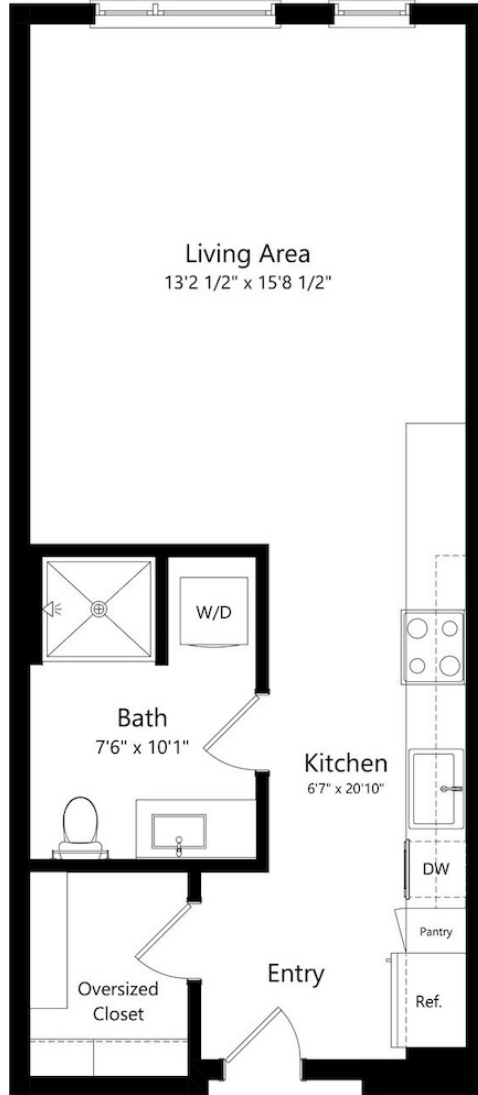

S3

STUDIO / 1 BATH

463

SQ. FT.

BELLAMY
BY GREYSTAR

10702 Red Circle Dr. | Minnetonka, MN 55343

www.bellamyminnnetonka.com

Floor plans are artist's rendering. All dimensions are approximate. Actual product and specifications may vary in dimension or detail. Not all features are available in every rental. Please see a representative for details.