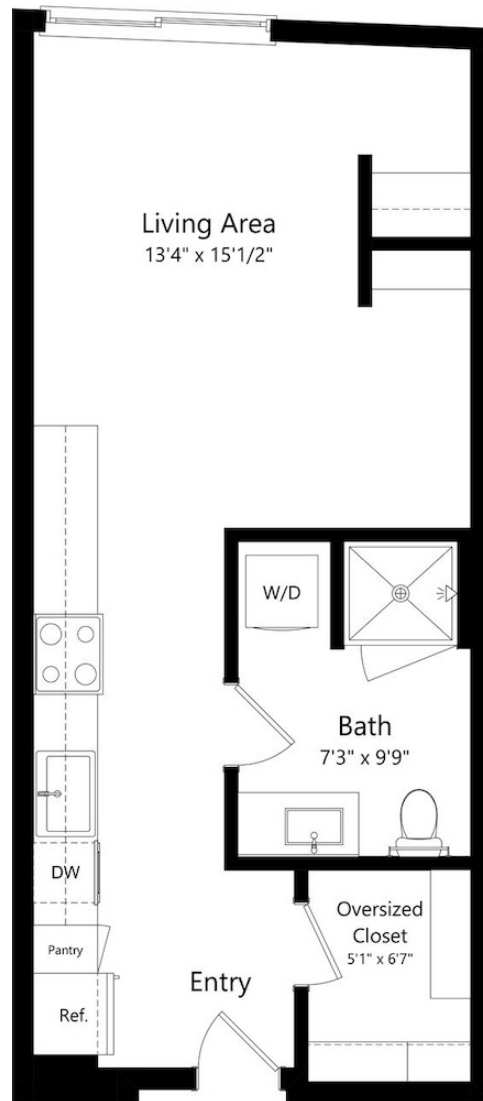

# S2

STUDIO / 1 BATH

# 459

SQ. FT.

**BELLAMY**  
BY GREYSTAR

10702 Red Circle Dr. | Minnetonka, MN 55343

[www.bellamyminnnetonka.com](http://www.bellamyminnnetonka.com)

Floor plans are artist's rendering. All dimensions are approximate. Actual product and specifications may vary in dimension or detail. Not all features are available in every rental. Please see a representative for details.