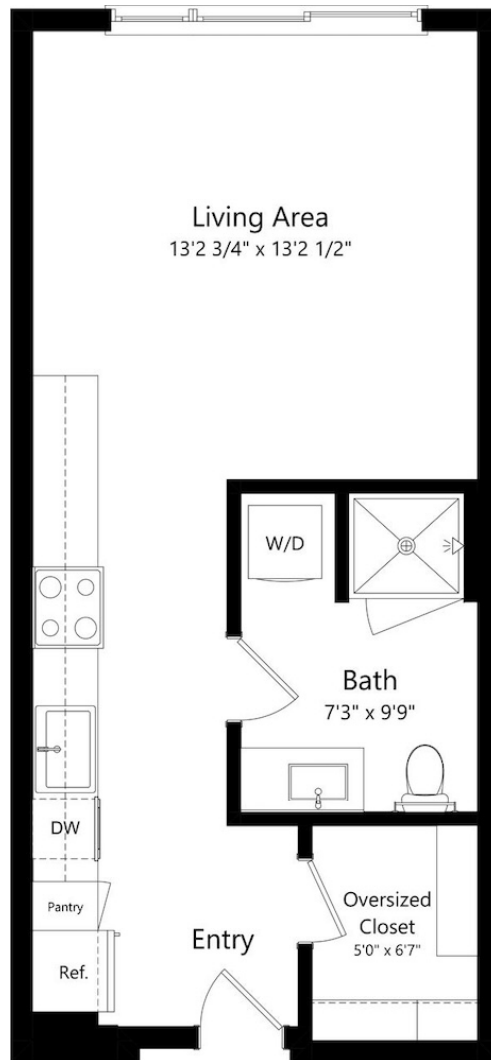

# S1

STUDIO / 1 BATH

# 434

SQ. FT.

**BELLAMY**  
BY GREYSTAR

10702 Red Cir Dr | Minnetonka, MN 55343

[www.bellamyminnnetonka.com](http://www.bellamyminnnetonka.com)

Floor plans are artist's rendering. All dimensions are approximate. Actual product and specifications may vary in dimension or detail. Not all features are available in every rental home. Please see a representative for details.