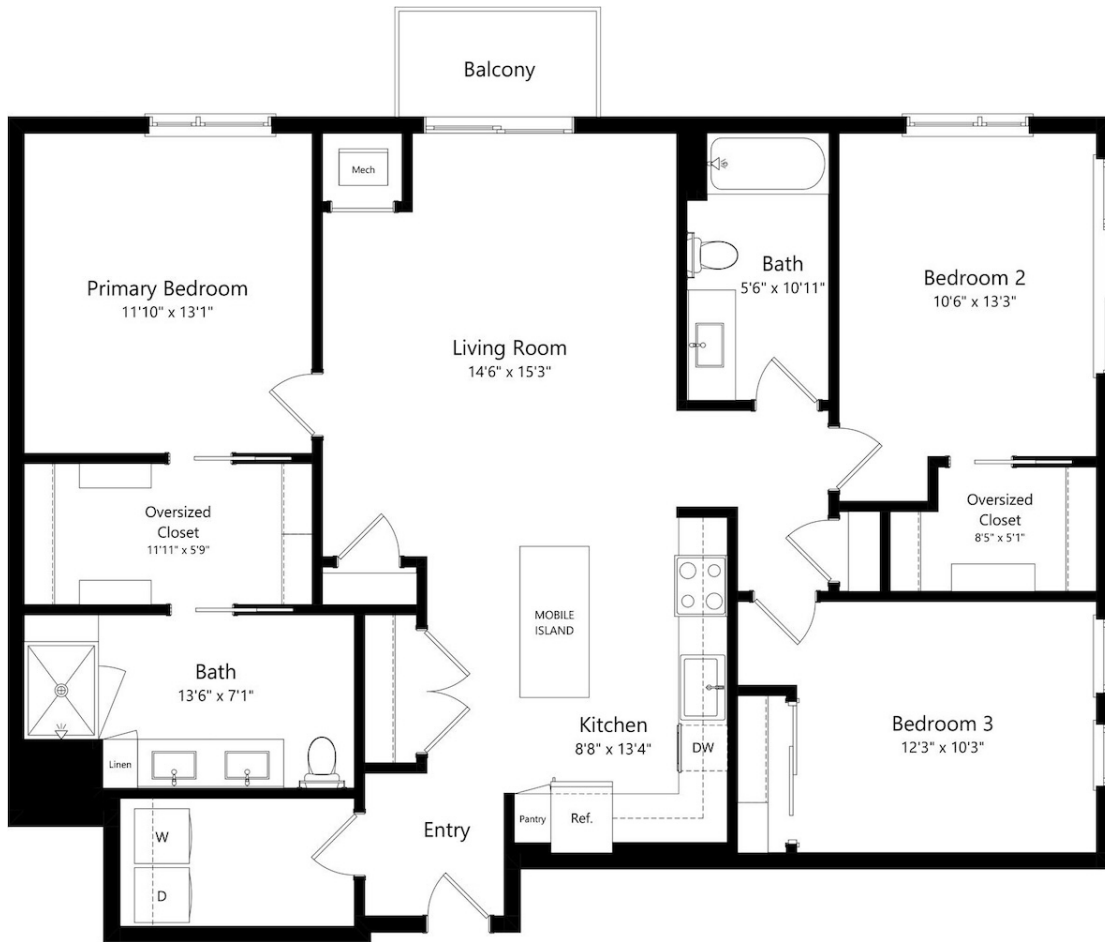

D1

3 BED / 2 BATH

1459

SQ. FT.

BELAMY
BY GREYSTAR

10702 Red Circle Dr. | Minnetonka, MN 55343

www.bellamyminnnetonka.com

Floor plans are artist's rendering. All dimensions are approximate. Actual product and specifications may vary in dimension or detail. Not all features are available in every rental. Please see a representative for details.