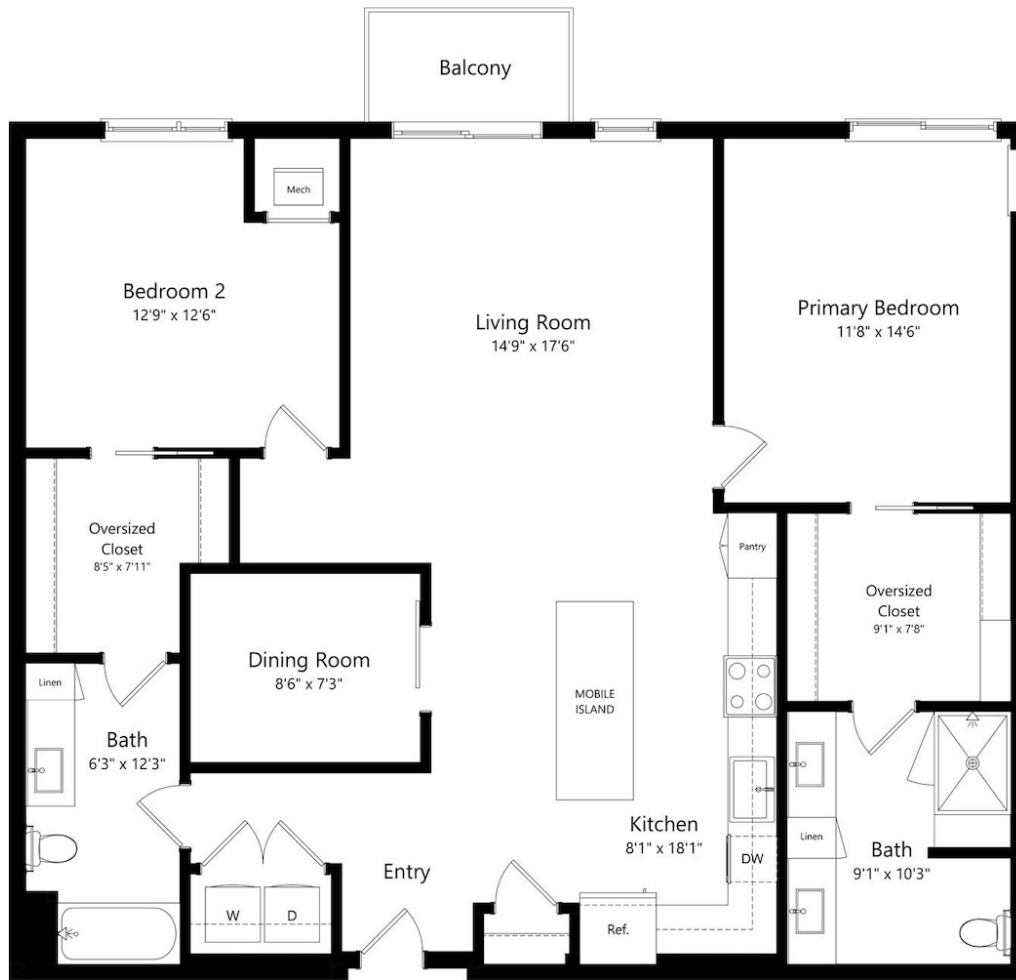

CC4

2 BED / 2 BATH

1374

SQ. FT.

BELAMY
BY GREYSTAR

10702 Red Circle Dr. | Minnetonka, MN 55343

www.bellamyminnnetonka.com

Floor plans are artist's rendering. All dimensions are approximate. Actual product and specifications may vary in dimension or detail. Not all features are available in every rental. Please see a representative for details.