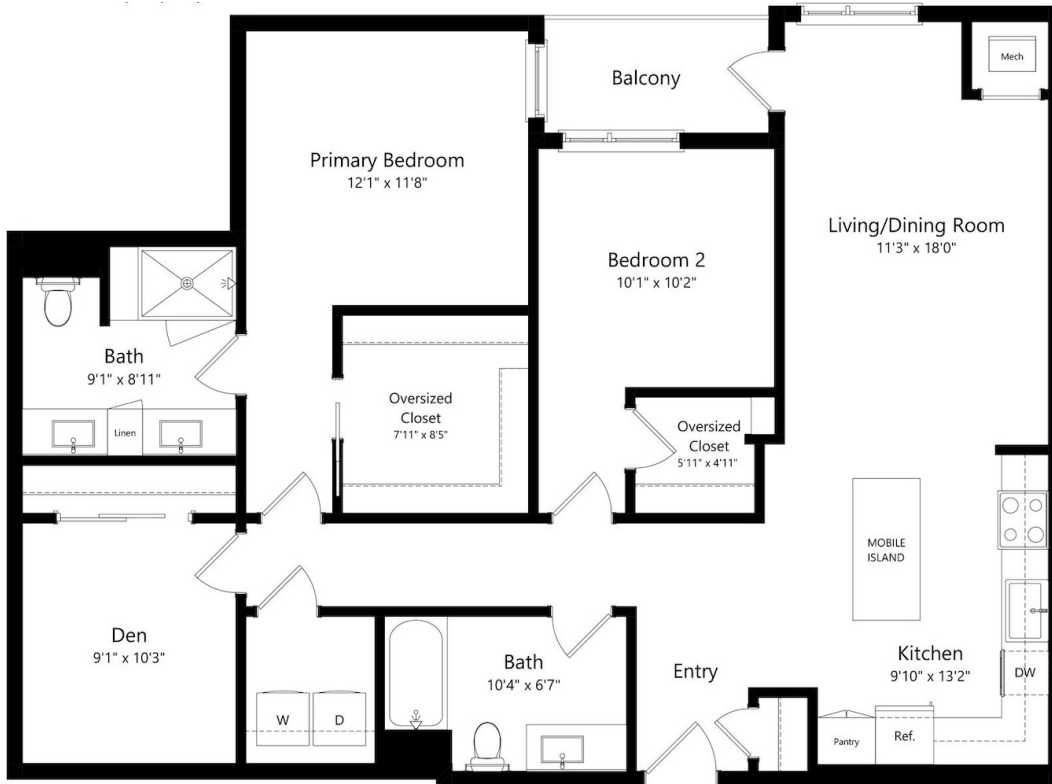

# CC3

2 BED / 2 BATH

# 1366

SQ. FT.

**BELLAMY**  
BY GREYSTAR

10702 Red Circle Dr. | Minnetonka, MN 55343

[www.bellamyminnnetonka.com](http://www.bellamyminnnetonka.com)

*Floor plans are artist's rendering. All dimensions are approximate. Actual product and specifications may vary in dimension or detail. Not all features are available in every rental. Please see a representative for details.*