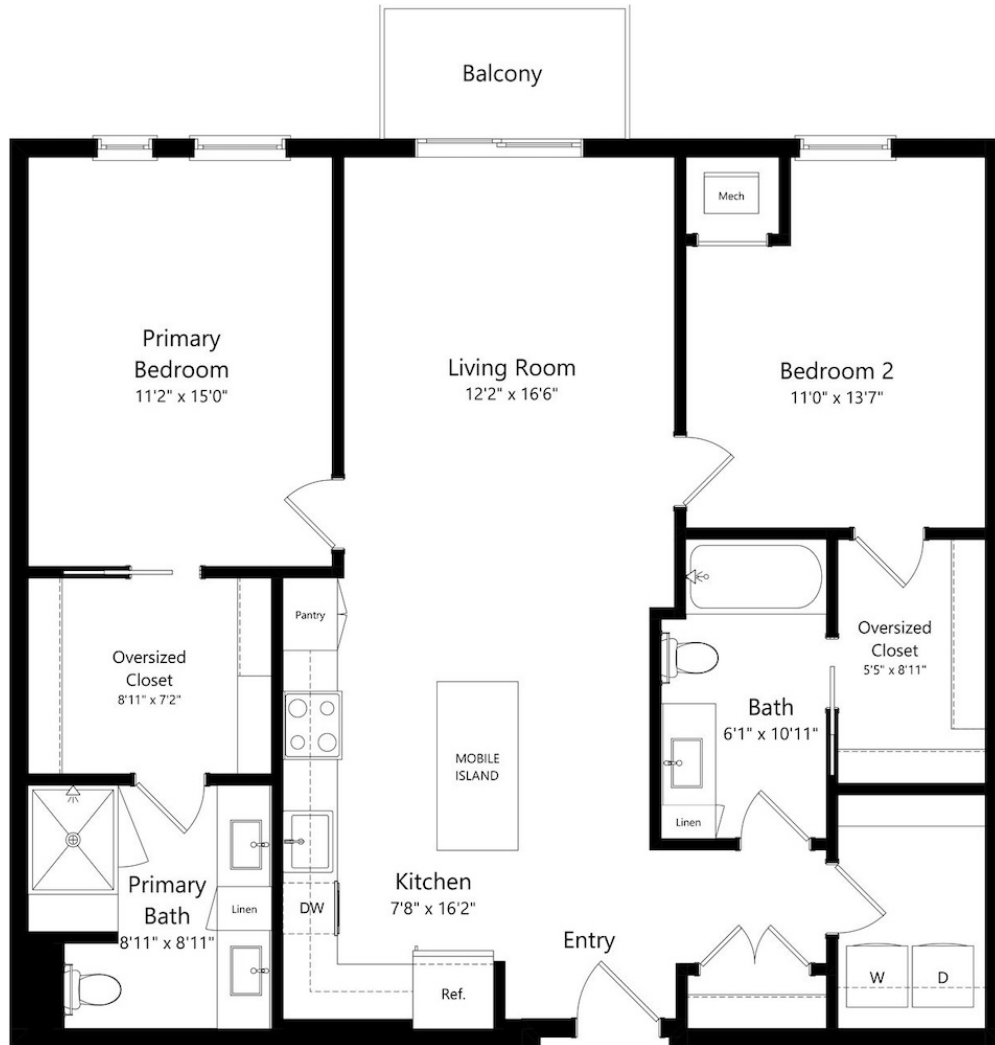

C7

2 BED / 2 BATH

1182

SQ. FT.

BELLAMY
BY GREYSTAR

10702 Red Circle Dr. | Minnetonka, MN 55343

www.bellamyminnnetonka.com

Floor plans are artist's rendering. All dimensions are approximate. Actual product and specifications may vary in dimension or detail. Not all features are available in every rental. Please see a representative for details.