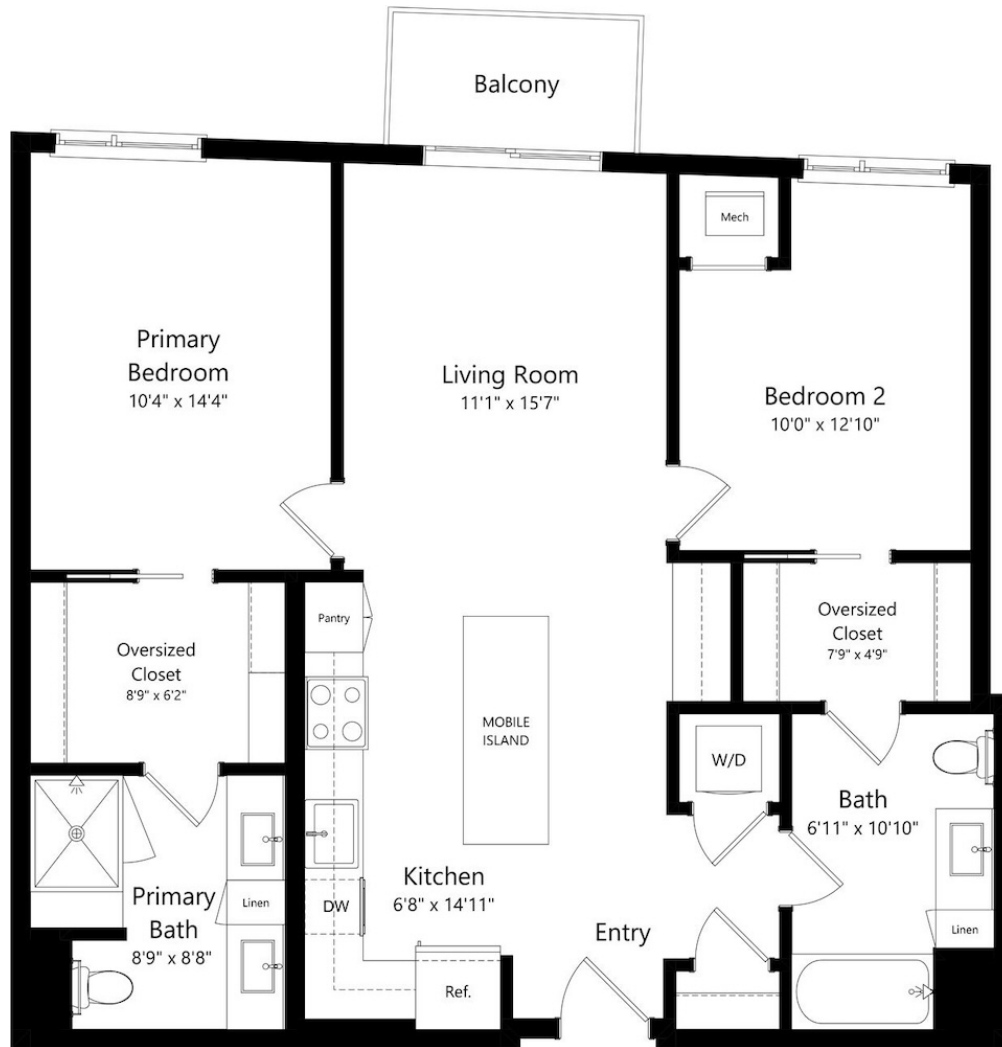

C6

2 BED / 2 BATH

1074

SQ. FT.

BELLAMY
BY GREYSTAR

10702 Red Circle Dr. | Minnetonka, MN 55343

www.bellamyminnnetonka.com

Floor plans are artist's rendering. All dimensions are approximate. Actual product and specifications may vary in dimension or detail. Not all features are available in every rental. Please see a representative for details.