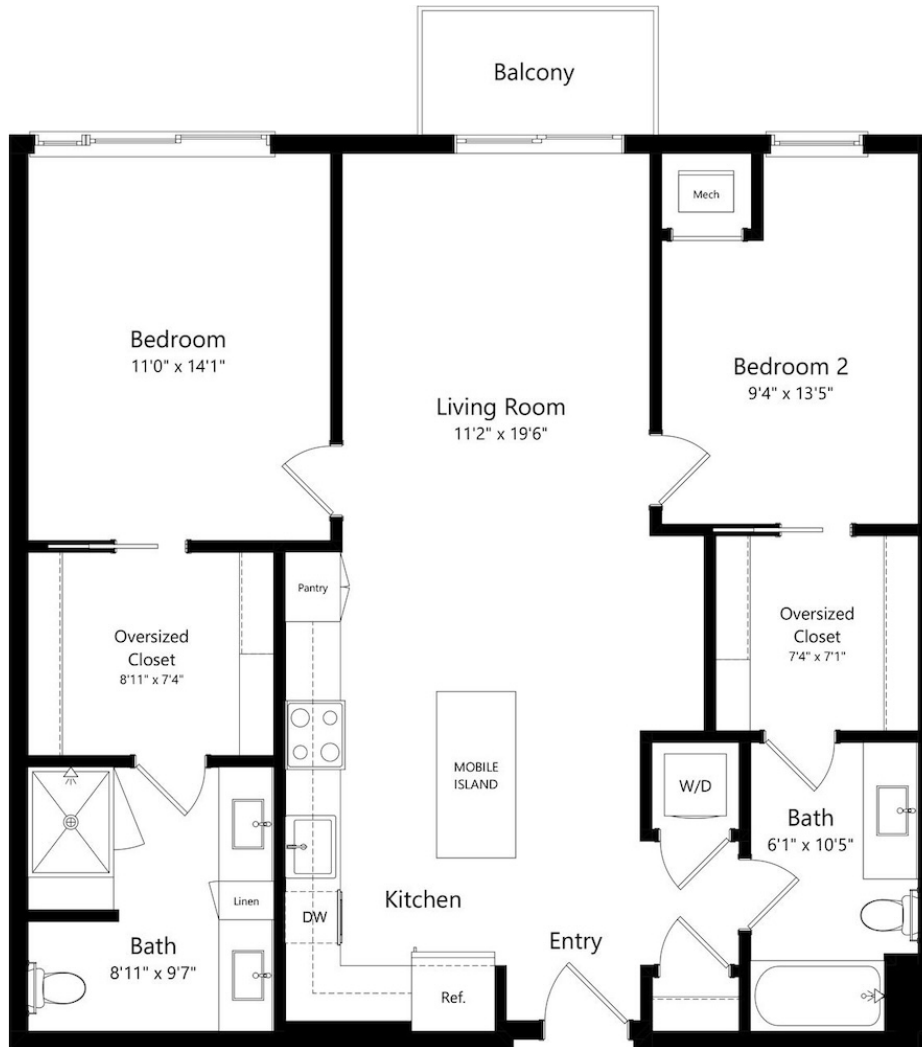

# C4

2 BED / 2 BATH

# 1159

SQ. FT.

**BELAMY**  
BY GREYSTAR

10702 Red Circle Dr. | Minnetonka, MN 55343

[www.bellamyminnnetonka.com](http://www.bellamyminnnetonka.com)

Floor plans are artist's rendering. All dimensions are approximate. Actual product and specifications may vary in dimension or detail. Not all features are available in every rental. Please see a representative for details.