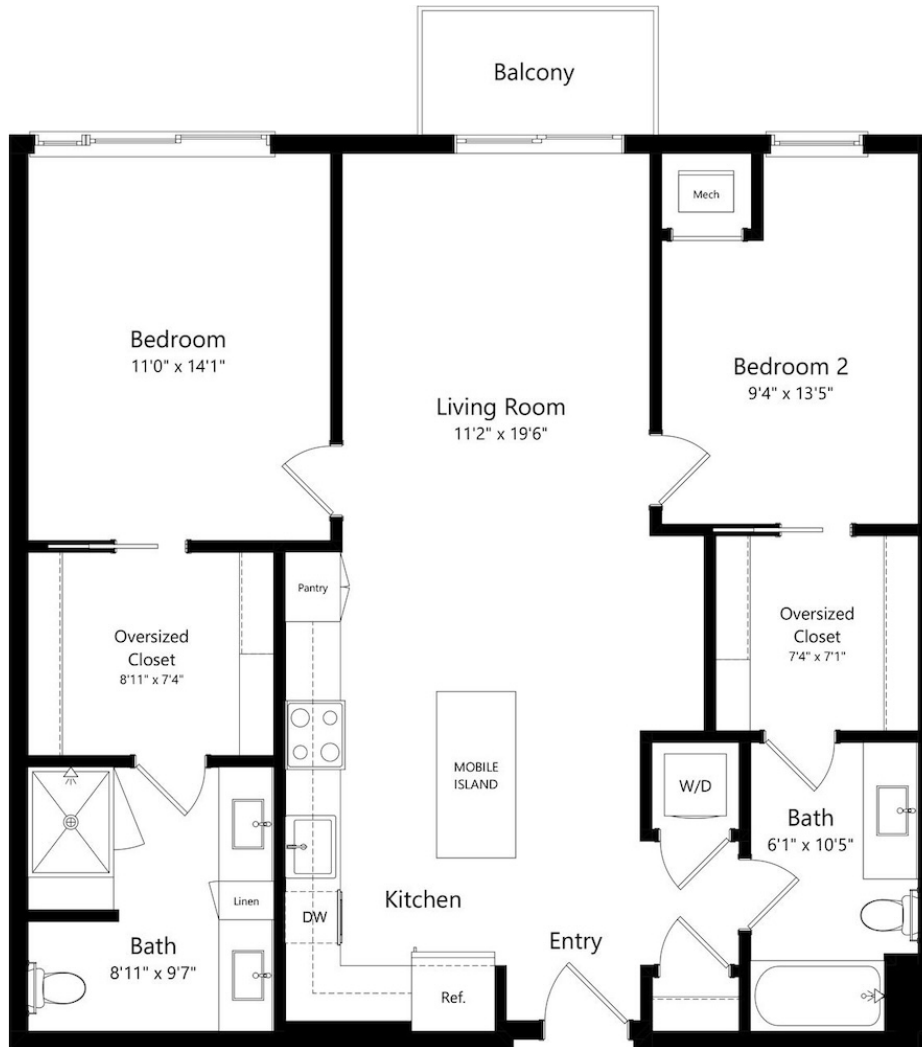

# C4 TYPE A

2 BED / 2 BATH

# 1159

SQ. FT.

**BELLY**  
BY GREYSTAR

10702 Red Circle Dr. | Minnetonka, MN 55343

[www.bellamyminnnetonka.com](http://www.bellamyminnnetonka.com)

Floor plans are artist's rendering. All dimensions are approximate. Actual product and specifications may vary in dimension or detail. Not all features are available in every rental. Please see a representative for details.