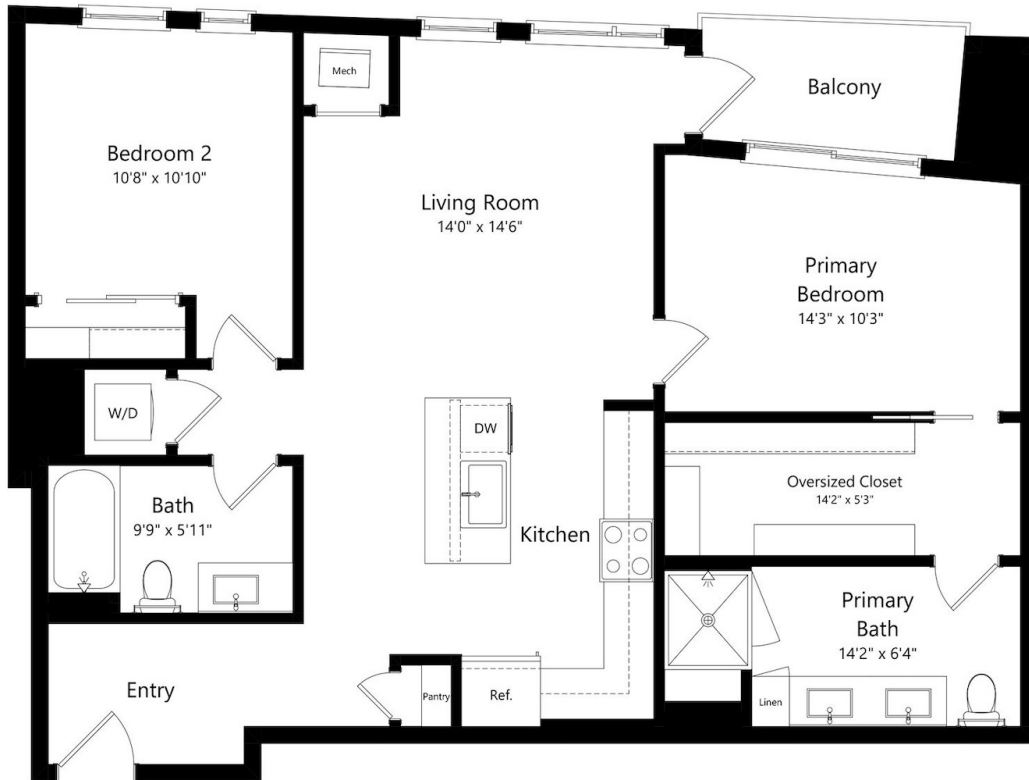

C3

2 BED / 2 BATH

1100

SQ. FT.

BELLAMY
BY GREYSTAR

10702 Red Circle Dr. | Minnetonka, MN 55343

www.bellamyminnnetonka.com

Floor plans are artist's rendering. All dimensions are approximate. Actual product and specifications may vary in dimension or detail. Not all features are available in every rental. Please see a representative for details.