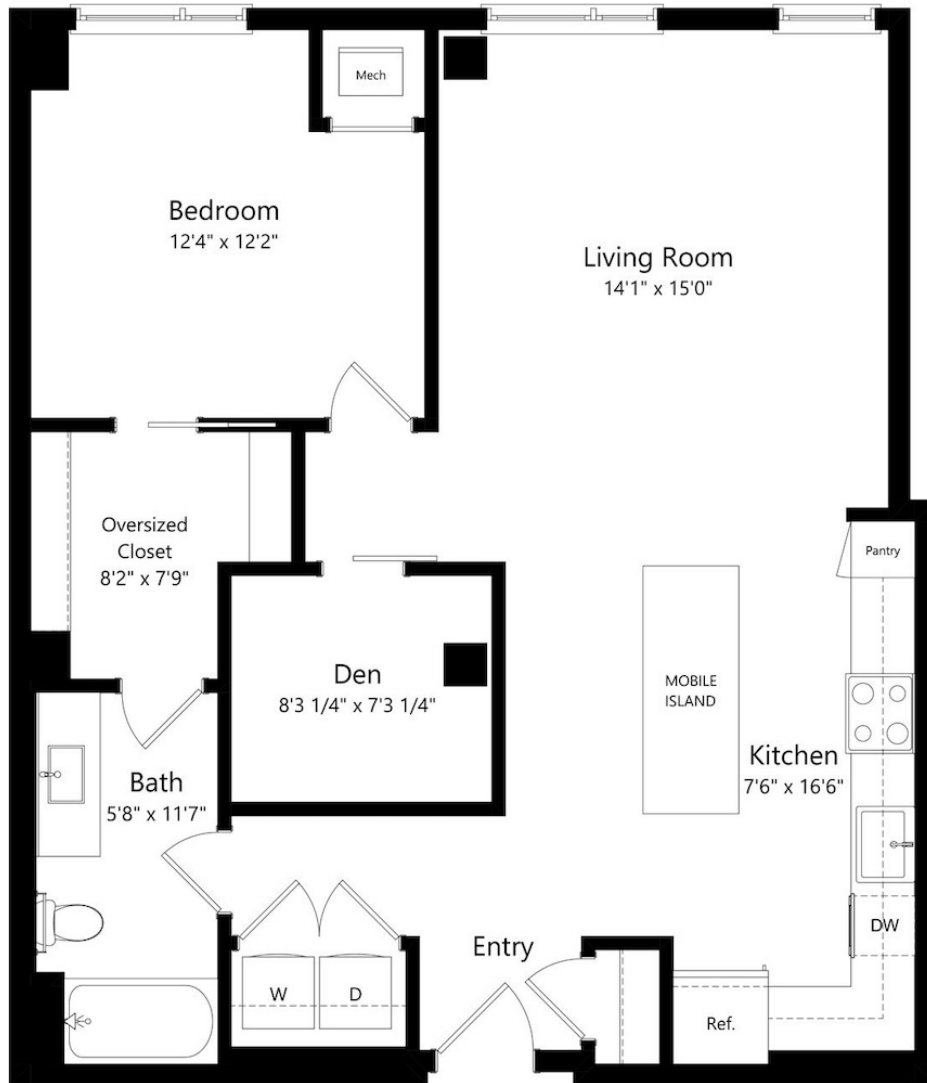

BB9

1 BED / 1 BATH

1066

SQ. FT.

BELLAMY
BY GREYSTAR

10702 Red Circle Dr. | Minnetonka, MN 55343

www.bellamyminnnetonka.com

Floor plans are artist's rendering. All dimensions are approximate. Actual product and specifications may vary in dimension or detail. Not all features are available in every rental. Please see a representative for details.