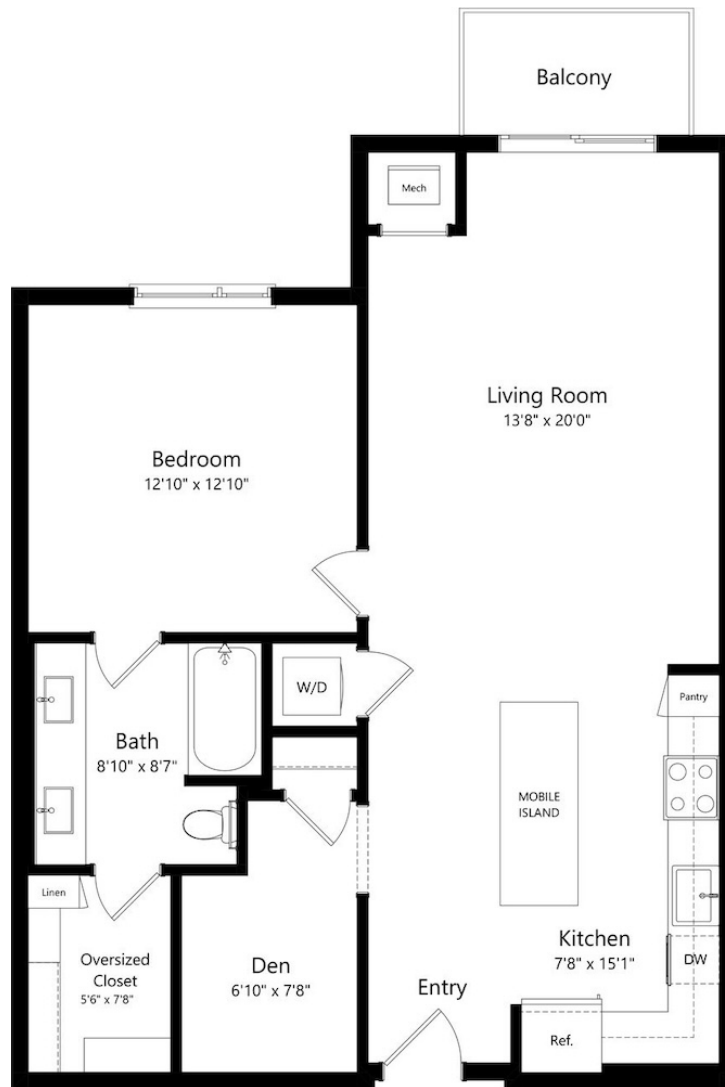

BB8

1 BED / 1 BATH

946

SQ. FT.

BELLAMY
BY GREYSTAR

10702 Red Circle Dr. | Minnetonka, MN 55343

www.bellamyminnnetonka.com

Floor plans are artist's rendering. All dimensions are approximate. Actual product and specifications may vary in dimension or detail. Not all features are available in every rental. Please see a representative for details.