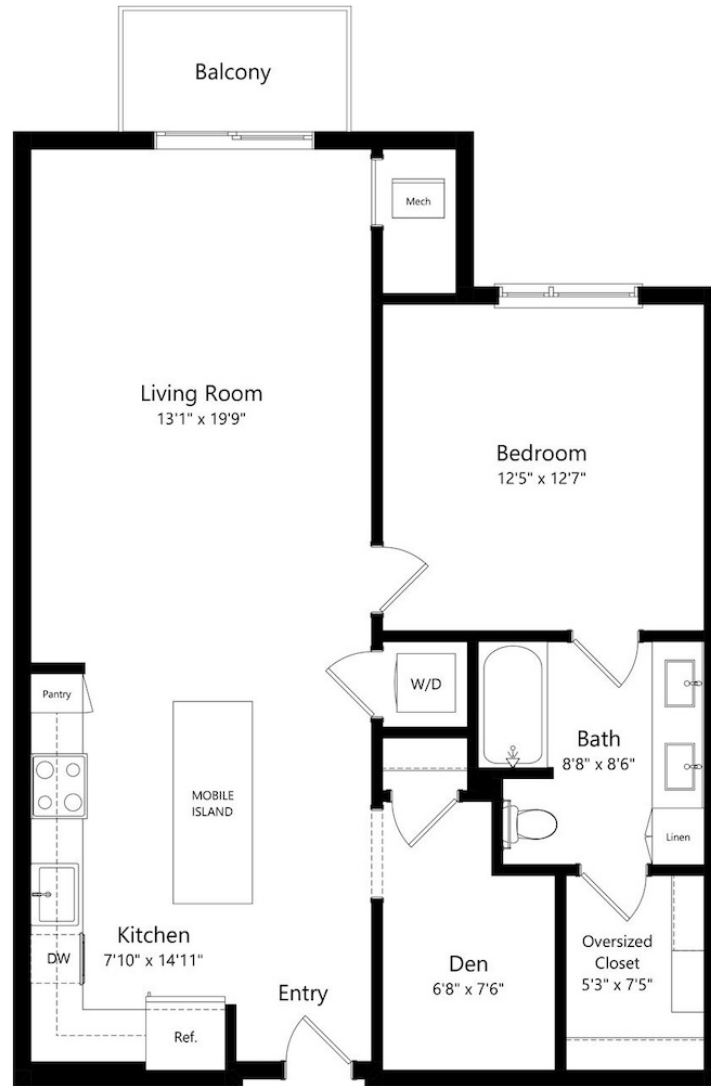

BB6

1 BED / 1 BATH

926

SQ. FT.

BELAMY
BY GREYSTAR

10702 Red Circle Dr. | Minnetonka, MN 55343

www.bellamyminnnetonka.com

Floor plans are artist's rendering. All dimensions are approximate. Actual product and specifications may vary in dimension or detail. Not all features are available in every rental. Please see a representative for details.