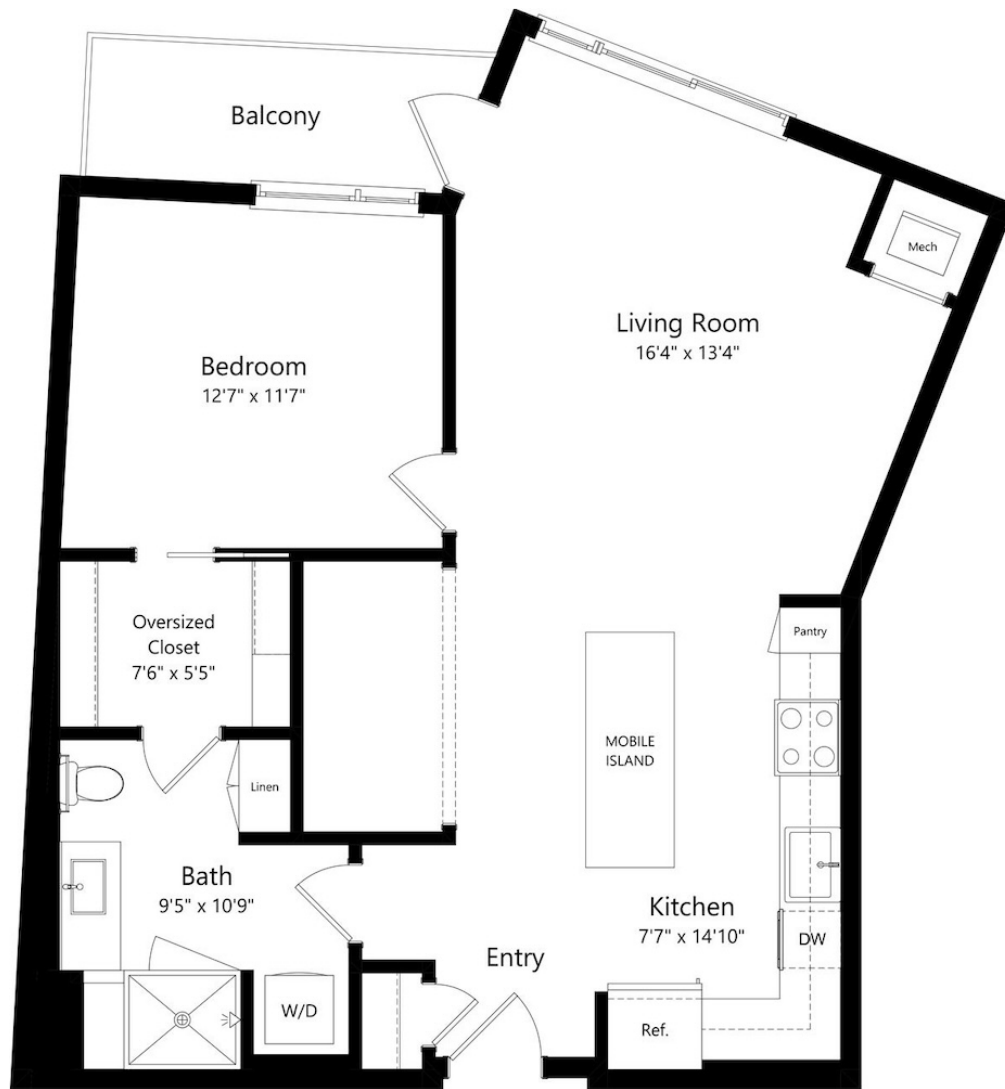

# BB4

1 BED / 1 BATH

# 888

SQ. FT.

**BELLAMY**  
BY GREYSTAR

10702 Red Circle Dr. | Minnetonka, MN 55343

[www.bellamyminnnetonka.com](http://www.bellamyminnnetonka.com)

Floor plans are artist's rendering. All dimensions are approximate. Actual product and specifications may vary in dimension or detail. Not all features are available in every rental. Please see a representative for details.