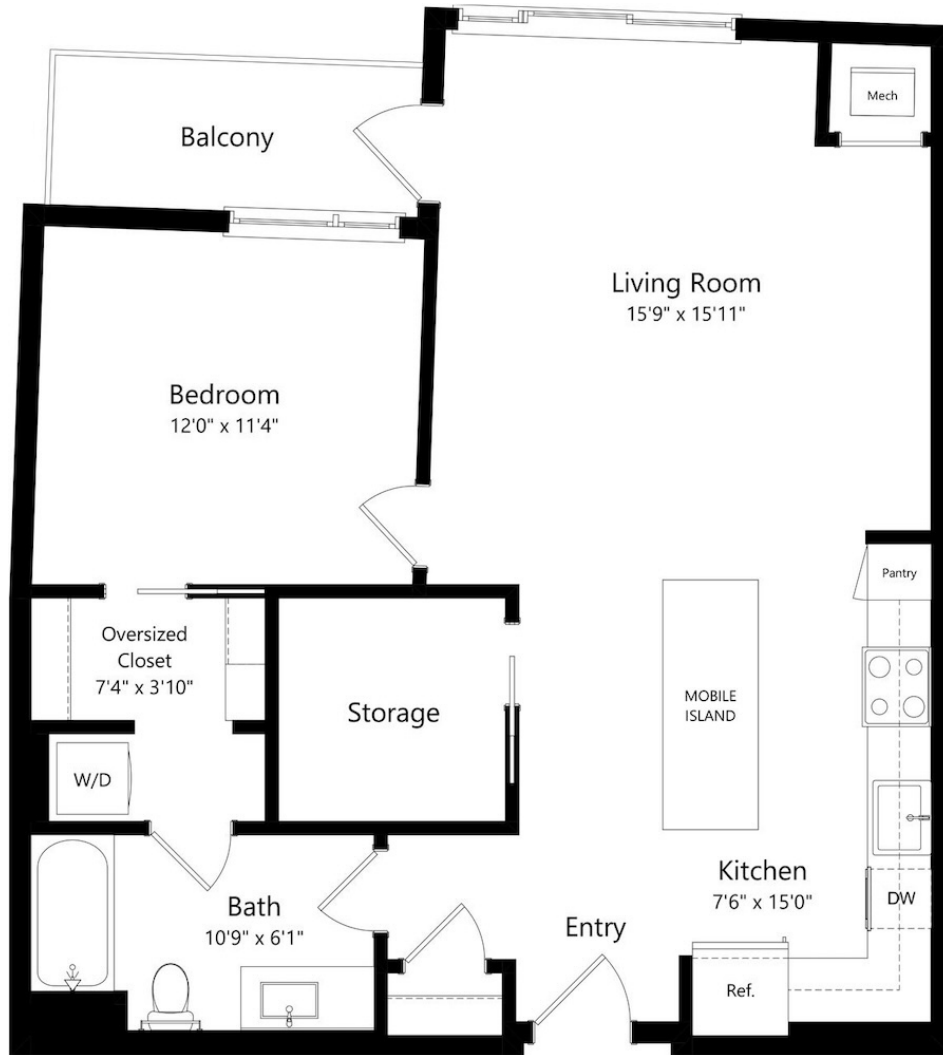

BB3

1 BED / 1 BATH

891

SQ. FT.

BELLAMY
BY GREYSTAR

10702 Red Circle Dr. | Minnetonka, MN 55343

www.bellamyminnnetonka.com

Floor plans are artist's rendering. All dimensions are approximate. Actual product and specifications may vary in dimension or detail. Not all features are available in every rental. Please see a representative for details.