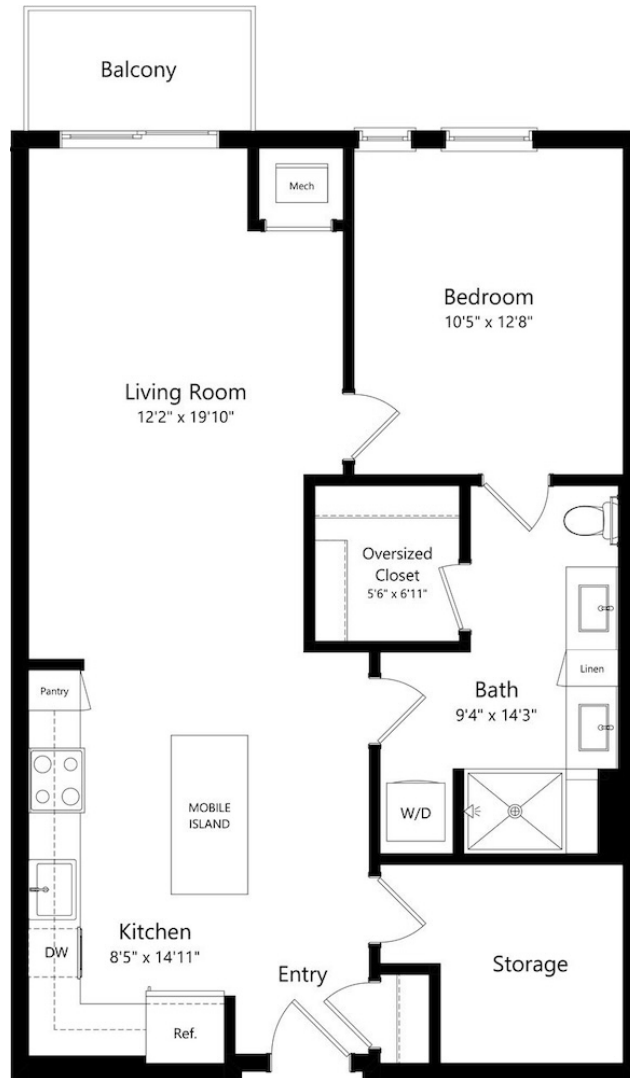

BB2

1 BED / 1 BATH

889

SQ. FT.

BELAMY
BY GREYSTAR

10702 Red Circle Dr. | Minnetonka, MN 55343

www.bellamyminnnetonka.com

Floor plans are artist's rendering. All dimensions are approximate. Actual product and specifications may vary in dimension or detail. Not all features are available in every rental. Please see a representative for details.