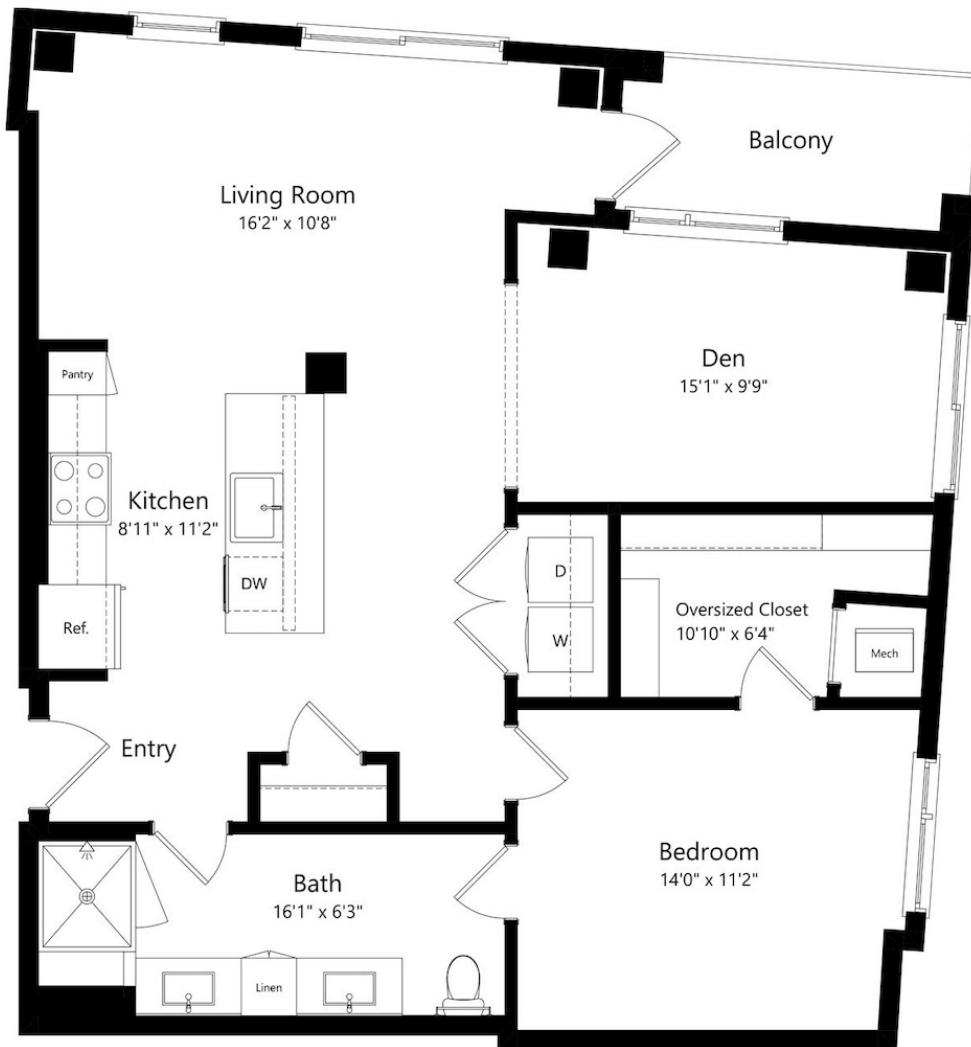

BB10

1 BED / 1 BATH

1066

SQ. FT.

BELAMY
BY GREYSTAR

10702 Red Circle Dr. | Minnetonka, MN 55343

www.bellamyminnnetonka.com

Floor plans are artist's rendering. All dimensions are approximate. Actual product and specifications may vary in dimension or detail. Not all features are available in every rental. Please see a representative for details.