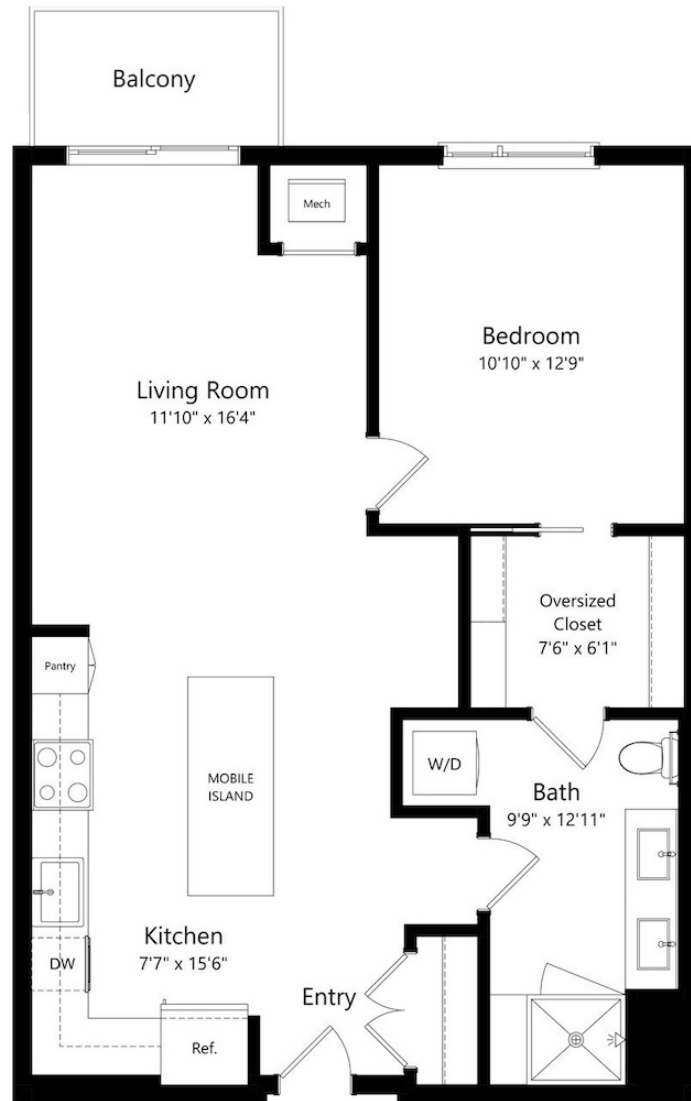

# B6

1 BED / 1 BATH

# 816

SQ. FT.

**BELLAMY**  
BY GREYSTAR

10702 Red Circle Dr. | Minnetonka, MN 55343

[www.bellamyminnnetonka.com](http://www.bellamyminnnetonka.com)

Floor plans are artist's rendering. All dimensions are approximate. Actual product and specifications may vary in dimension or detail. Not all features are available in every rental. Please see a representative for details.