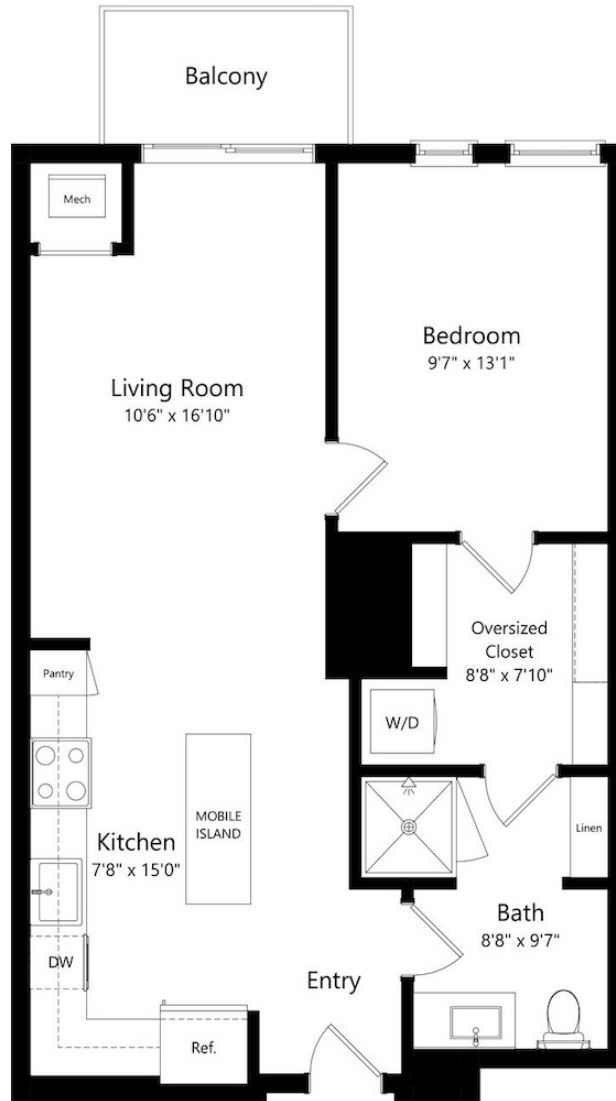

# B3

1 BED / 1 BATH

# 688

SQ. FT.

**BELLAMY**  
BY GREYSTAR

10702 Red Circle Dr. | Minnetonka, MN 55343

[www.bellamyminnnetonka.com](http://www.bellamyminnnetonka.com)

Floor plans are artist's rendering. All dimensions are approximate. Actual product and specifications may vary in dimension or detail. Not all features are available in every rental. Please see a representative for details.