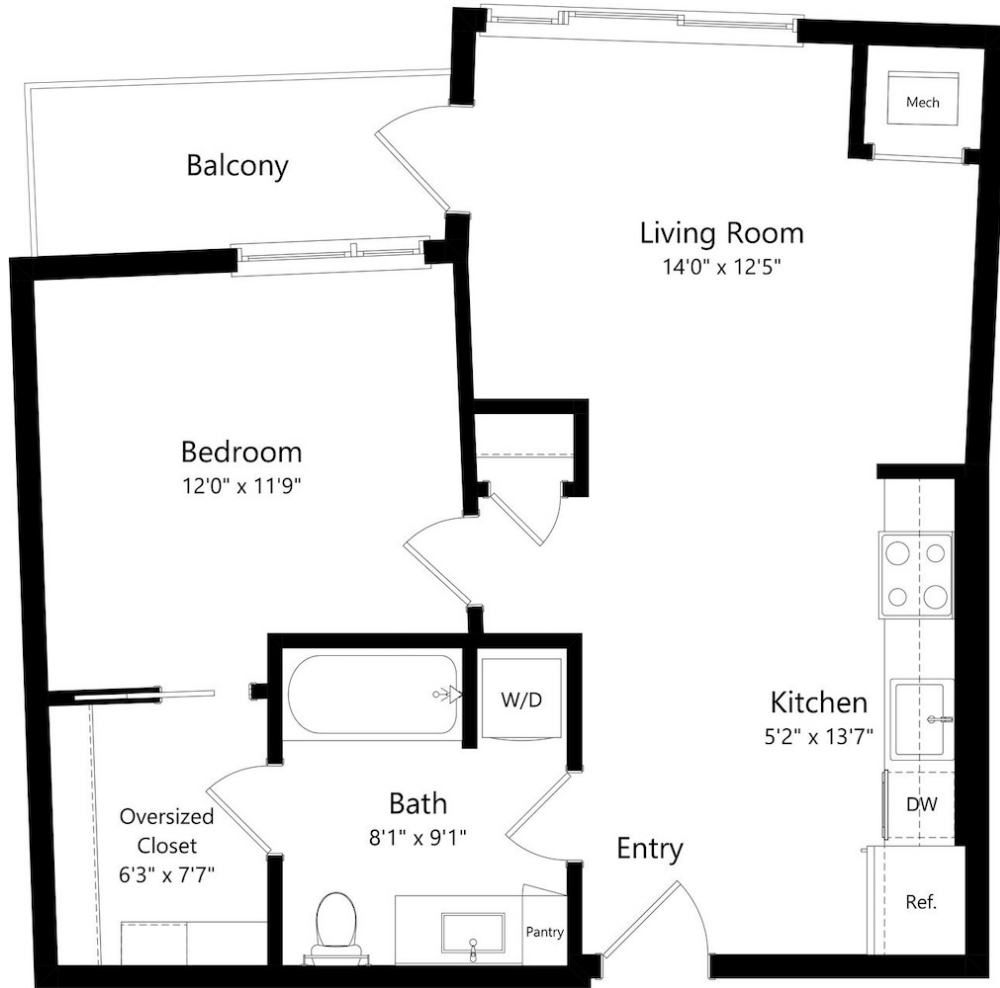

B1

1 BED / 1 BATH

688

SQ. FT.

BELLAMY
BY GREYSTAR

10702 Red Circle Dr. | Minnetonka, MN 55343

www.bellamyminnnetonka.com

Floor plans are artist's rendering. All dimensions are approximate. Actual product and specifications may vary in dimension or detail. Not all features are available in every rental. Please see a representative for details.