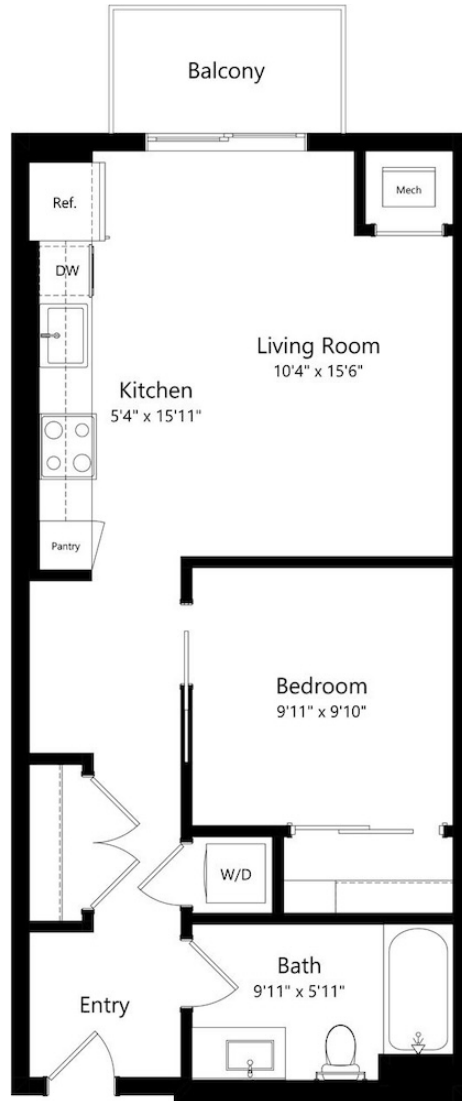

A3

1 BED / 1 BATH

629

SQ. FT.

BELLAMY
BY GREYSTAR

10702 Red Circle Dr. | Minnetonka, MN 55343

www.bellamyminnnetonka.com

Floor plans are artist's rendering. All dimensions are approximate. Actual product and specifications may vary in dimension or detail. Not all features are available in every rental. Please see a representative for details.